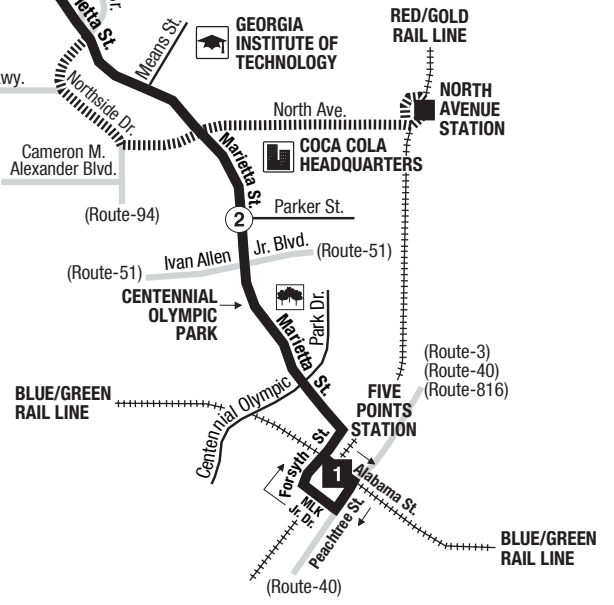

-  INTERSECTING ROUTES
Rutas Intersectando
-  ALTERNATING TRIPS VIA McCALLIE BLVD.
Viajes alternativo a través McCallie Blvd.
-  ALTERNATING TRIPS VIA PERRY BLVD.
Viajes alternativo a través Perry Blvd.
-  ROUTE DETOUR DURING SPECIAL EVENTS
Desvío de ruta durante eventos especiales.

**Routes intersecting at North Avenue Station:
Rutas intersectando en la Estación North Avenue:**

- 2-Ponce De Leon Avenue/Druid Hills
- 50-Donald Lee Hollowell Parkway
- 51-Joseph E. Boone Boulevard
- 102-North Avenue/Little Five Points
- 899-Old Fourth Ward
- Xpress

**Routes intersecting at Bankhead Station:
Rutas intersectando en la Estación Bankhead:**

- 26-Marietta Street/Perry Boulevard
- 50-Donald Lee Hollowell Parkway

**Routes intersecting at Five Points Station:
Rutas intersectando en la Estación Five Points:**

RED/GOLD RAIL LINE

NORTH AVENUE STATION

GEORGIA INSTITUTE OF TECHNOLOGY

COCA COLA HEADQUARTERS

FIVE POINTS STATION

BLUE/GREEN RAIL LINE