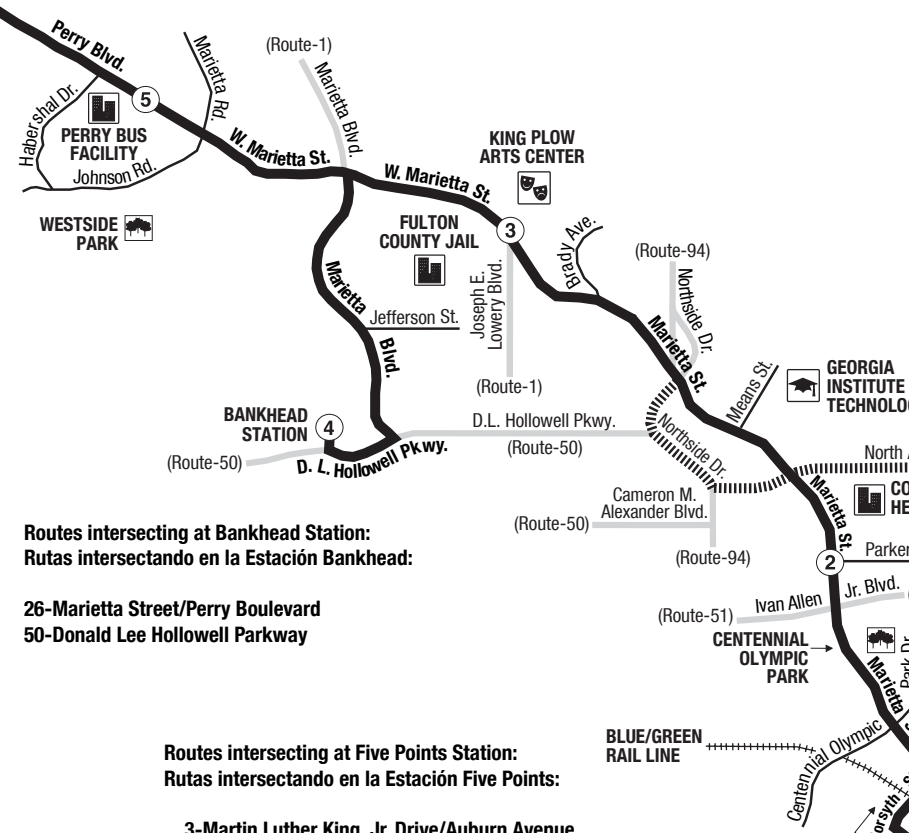

-  INTERSECTING ROUTES
Rutas Intersectando
-  ALTERNATING TRIPS VIA McCALLIE BLVD.
Viajes alternativo a través McCallie Blvd.
-  ALTERNATING TRIPS VIA PERRY BLVD.
Viajes alternativo a través Perry Blvd.
-  ROUTE DETOUR DURING SPECIAL EVENTS
Desvío de ruta durante eventos especiales.

**Routes intersecting at North Avenue Station:
Rutas intersectando en la Estación North Avenue:**

- 2-Ponce De Leon Avenue/Druid Hills
- 50-Donald Lee Hollowell Parkway
- 51-Joseph E. Boone Boulevard
- 102-North Avenue/Little Five Points
- 899-Old Fourth Ward
- Xpress

**Routes intersecting at Bankhead Station:
Rutas intersectando en la Estación Bankhead:**

- 26-Marietta Street/Perry Boulevard
- 50-Donald Lee Hollowell Parkway

**Routes intersecting at Five Points Station:
Rutas intersectando en la Estación Five Points:**

RED/GOLD RAIL LINE

NORTH AVENUE STATION

GEORGIA INSTITUTE OF TECHNOLOGY

COCA COLA HEADQUARTERS

FIVE POINTS STATION

BLUE/GREEN RAIL LINE