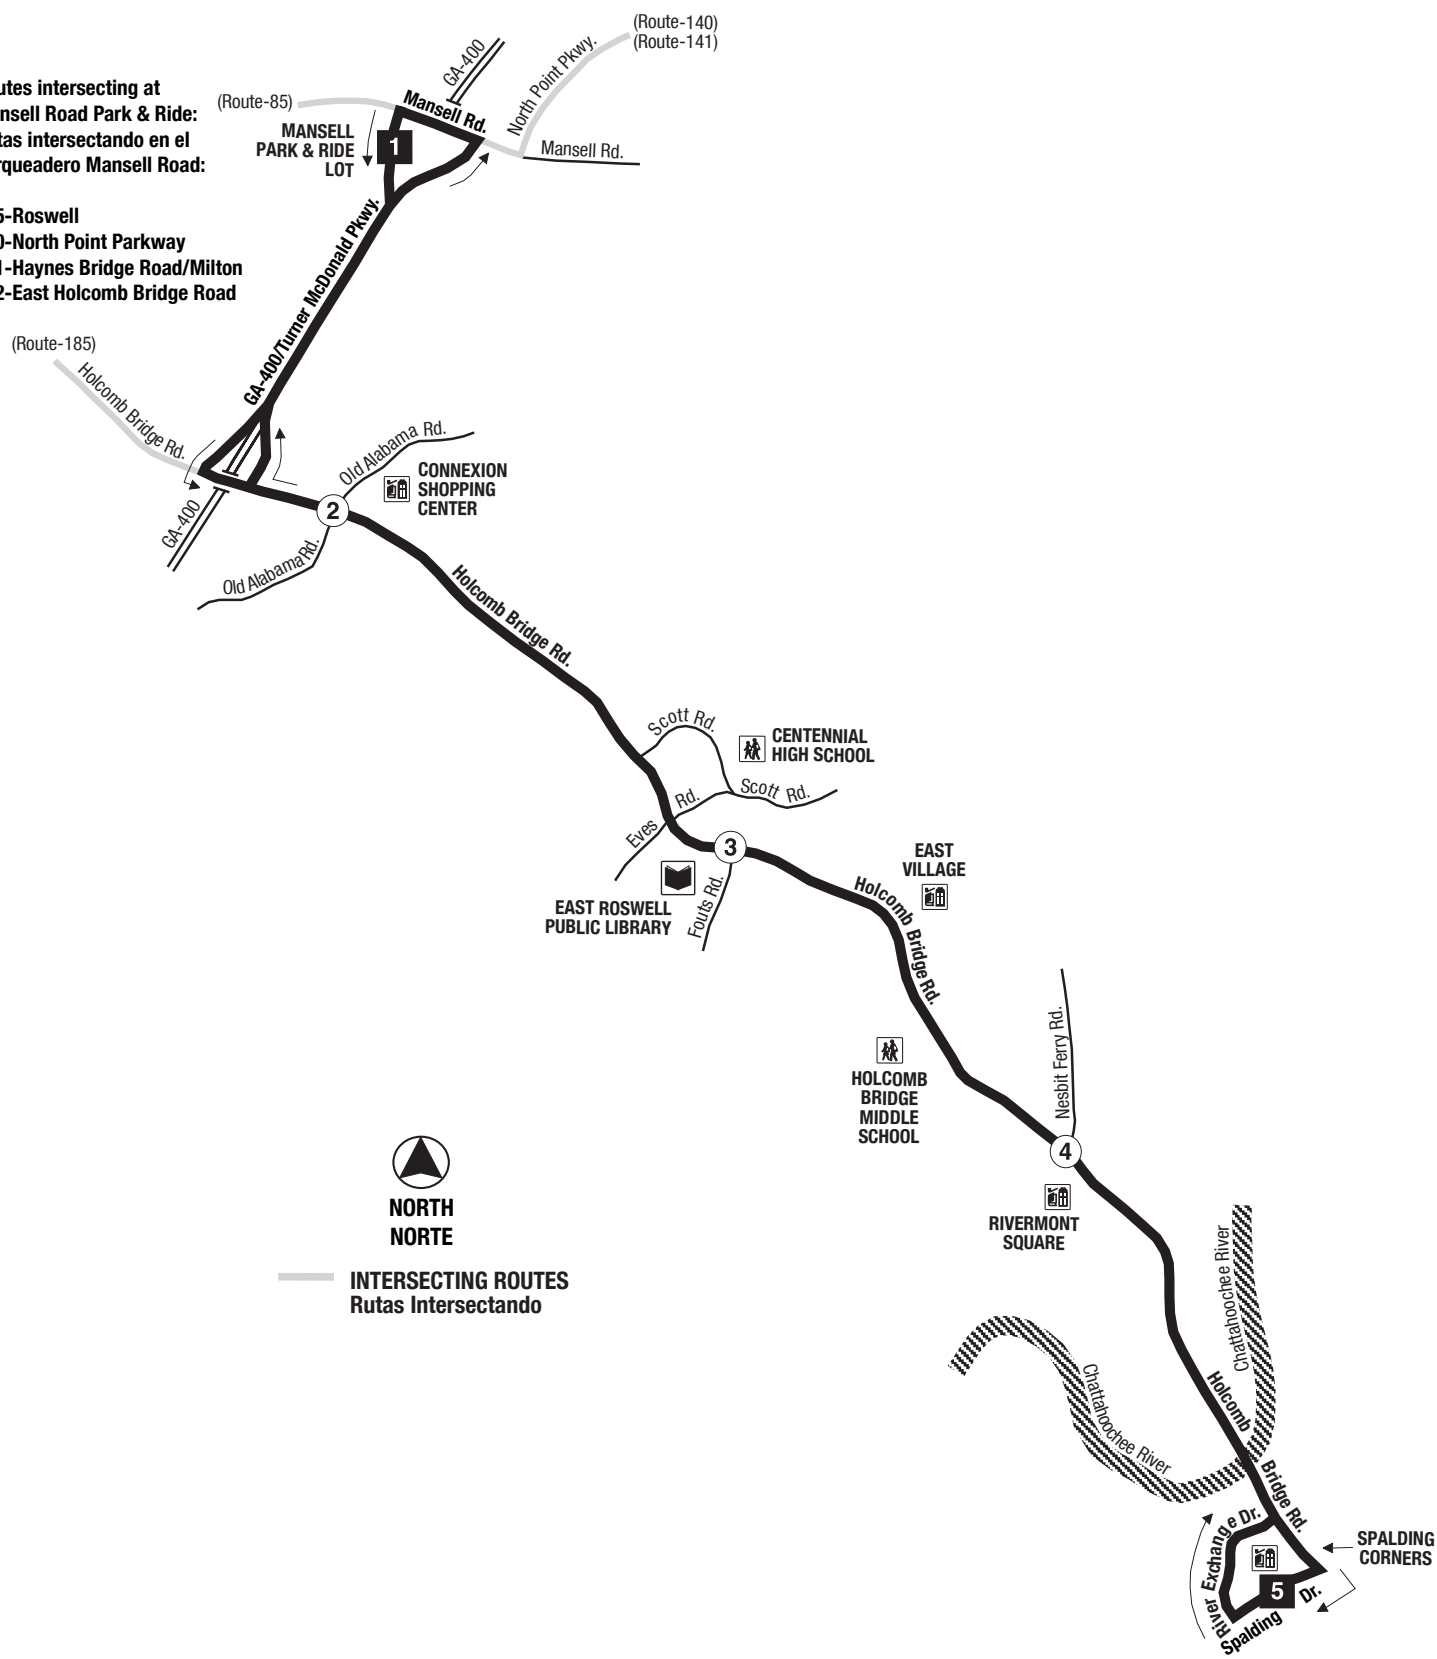

Routes intersecting at Mansell Road Park & Ride:
Rutas intersectando en el Parqueadero Mansell Road:

- 85-Roswell
- 140-North Point Parkway
- 141-Haynes Bridge Road/Milton
- 142-East Holcomb Bridge Road

NORTH
NORTE

— INTERSECTING ROUTES
 Rutas Intersectando

SPALDING CORNERS